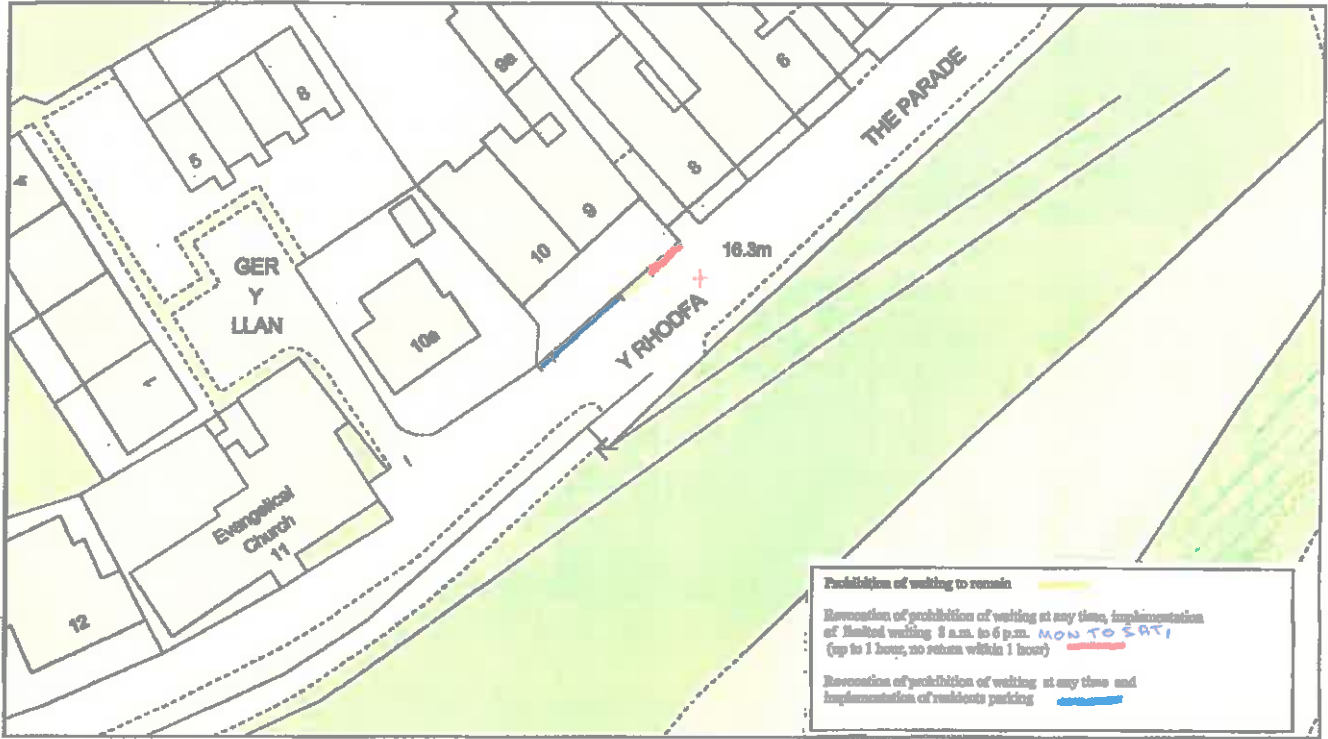

0 5 10 15m

Graddfa
Scale 1:500

Canol y Map
Map Centre [241685,8,220147.3]

Dyddiad
Date 29/11/2016