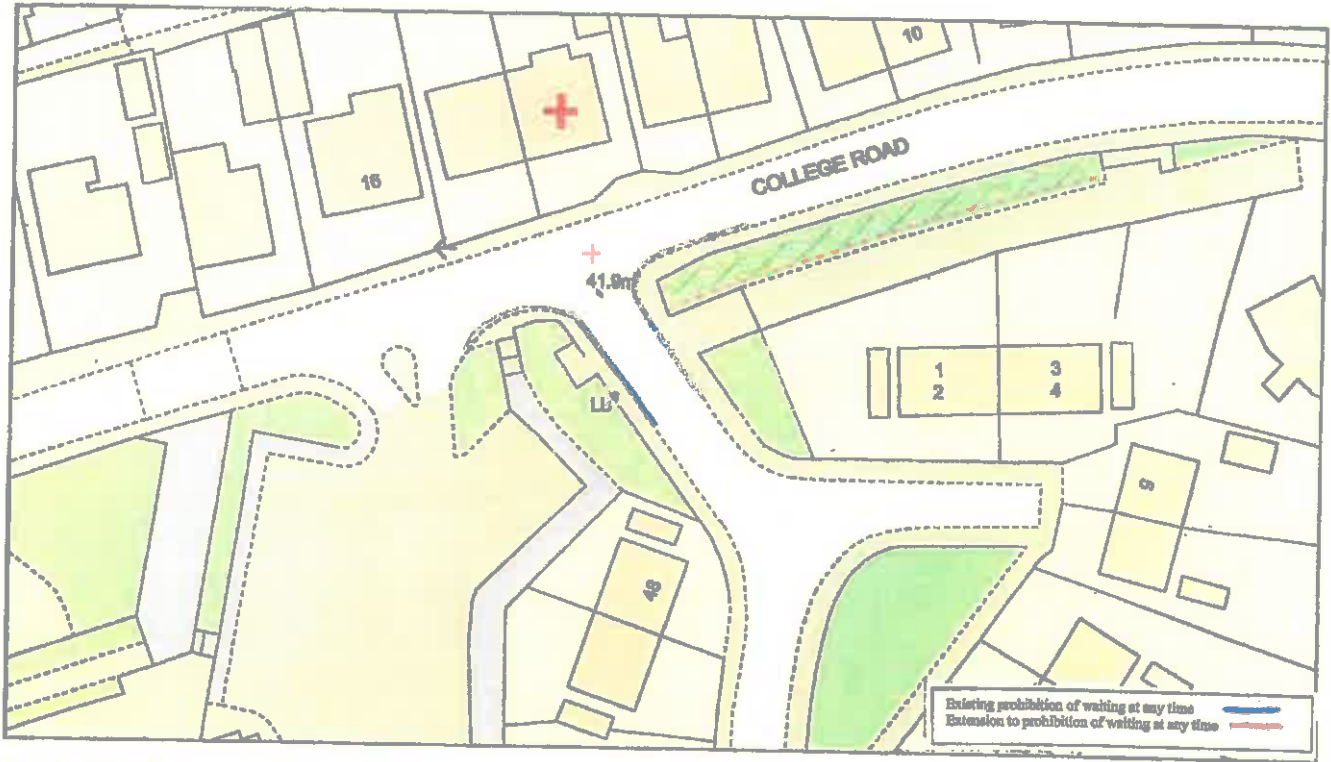

College Road, Carmarthen

Existing prohibition of waiting at any time
Extension to prohibition of waiting at any time

0 5 10 15m

Gredfa
Scale 1:500

Canol y Map
Map Centre [240247.1, 220372.4]

Dyddiad
Date 27/07/2016

© Hwffadrŷ y Boco a hysbysu cronfa ddata 2016. Arolwg Ordnance 100023377

© Crown Copyright and database rights 2016. Ordnance Survey 100023377

LANSTEPHAN ROAD/LEISURE CENTRE, CARMARTHEN

Facilities of walking at any time

© Crown Copyright and database rights 2016. Ordnance Survey 100000000

**PROPOSED PROHIBITION OF WAITING,
EXCEPT FOR TAXIS, LAMMAS STREET,
CARMARTHEN**

Gridline
Scale 1:500

Canal y Map
Map Centre [241046.8, 200000.8]

Canol y Map
Map Centre [241227.1,220157.8]

Dyddiad
Date 07/02/2017