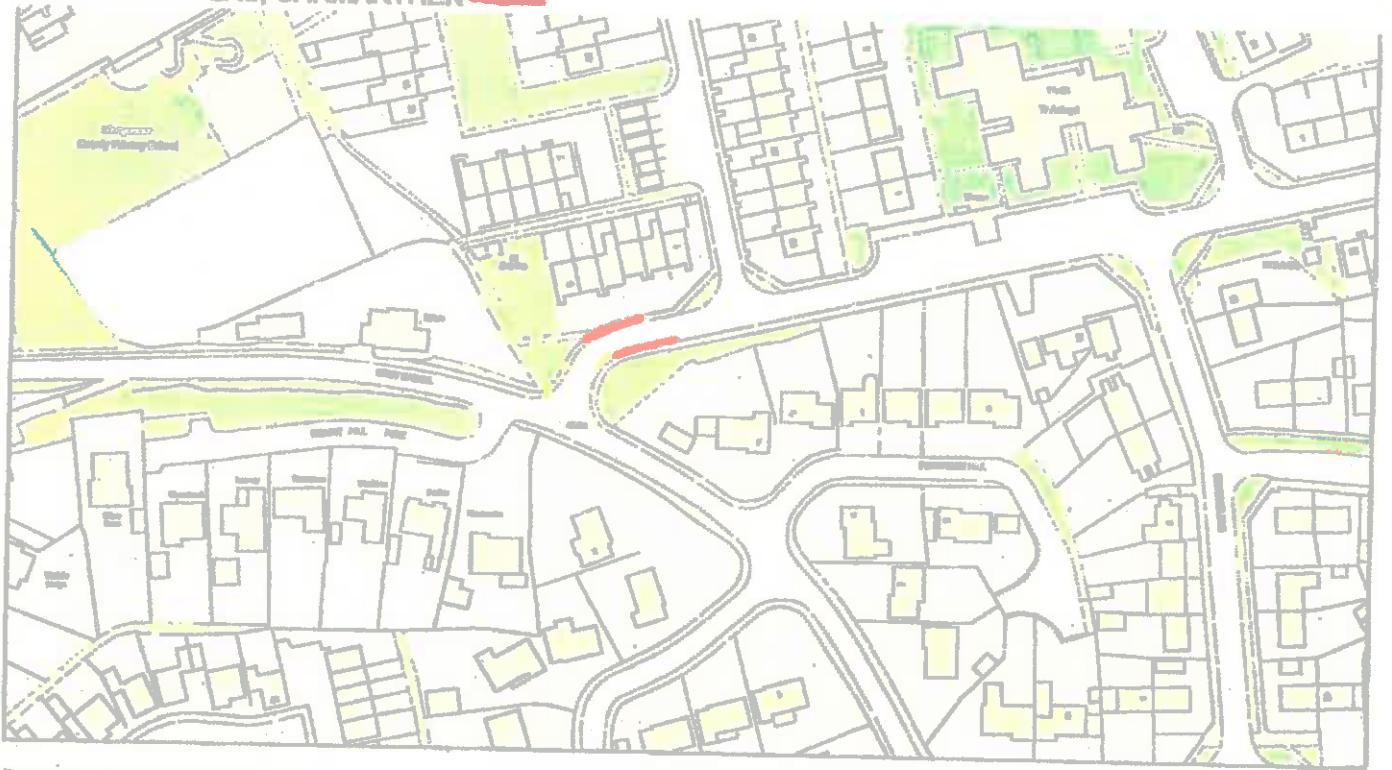

Gredde
60m
Scale
1:1250

Cand y Map
Map Centre
[240234.9,218703.9]

Dyddiad
Ddi
20/01/2017

PROPOSED EXTENSION TO EXISTING PROHIBITION OF WAITING AT ANY TIME AT JUNCTION OF RHIW BABELL WITH RHOS LAS, CARMARTHEN

Existing Prohibition of Waiting at any time

0 20 40 60m
Scale 1:1250

Canol y Map [241731.2,218271.3]
Map Centre

Dyddiad 14/12/2016
Date

© Crown Copyright and Geomatics Centre 2016. Arrolwg Cymru 100000000

© Crown Copyright and database rights 2016. Ordnance Survey 100000000

**PROPOSED PROHIBITION OF WAITING,
EXCEPT FOR TAXIS, LAMMAS STREET,
CARMARTHEN**

Gridline
Scale 1:500

Canal y Map
Map Centre [241046.8, 200000.8]