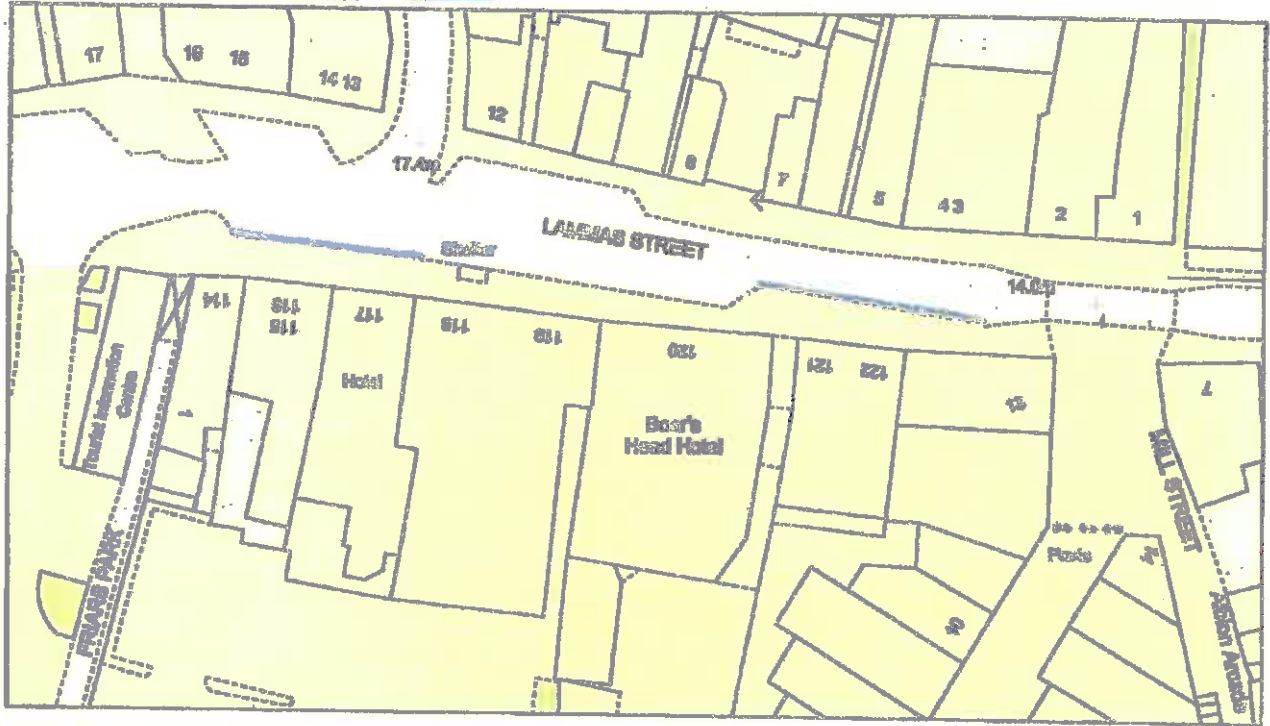

Existing Prohibition of Waiting at any time

0 20 40 60m
Scale 1:1250

Canol y Map [241731.2,218271.3]
Map Centre

Dyddiad 14/12/2016
Date

© Crown Copyright and Geomatics Centre 2016. Arrolwg Cymru 100000000

© Crown Copyright and database rights 2016. Ordnance Survey 100000000

**PROPOSED PROHIBITION OF WAITING,
EXCEPT FOR TAXIS, LAMMAS STREET,
CARMARTHEN**

Gridline
Scale 1:500

Canal y Map
Map Centre [241046.8, 200000.8]